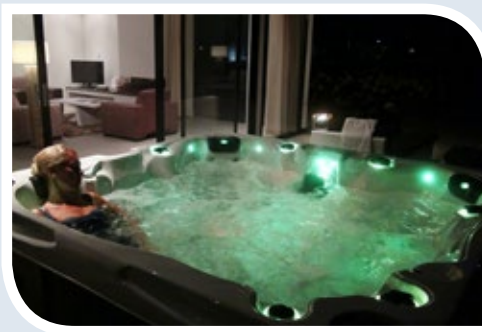

In every respect Passion Spas offers you an exceptional spa experience. From the wide array of features and massage experiences to our exceptional warranty and product support, you can be confident in your purchase of a Passion Spa. We take great pride in our products and we support our dealers, giving you the confidence you need when investing in a spa that will enhance your lifestyle!

Team Passion Spas

WWW.KVARNER-POOL.COM

Kvarner trading d.o.o.
Donja Hlapa 121
51514 Dobrinj, Otok KRK
+385 (0)99 3700 600
info@kvarner-pool.com