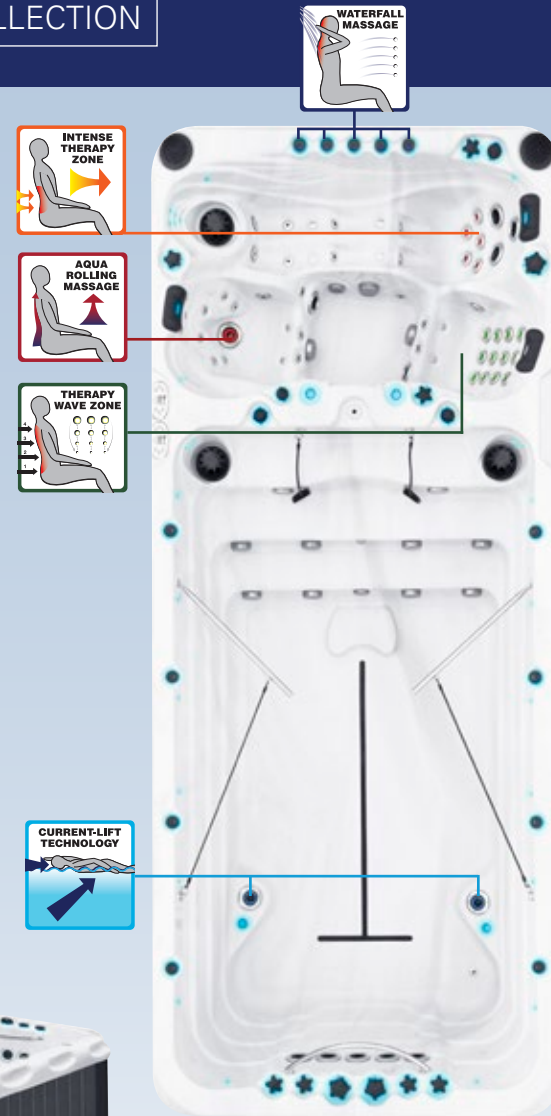

SWIMSPA SPIRIT – SPIRIT DEEP

FITNESS COLLECTION

The Spirit Swim Spa combines our innovative Current Lift Technology™ with a generous lineup of unique massage therapy options: the Aqua Rolling Massage™, the Intense Therapy Zone™, the Therapy Wave Zone™, and the Waterfall Massage™. The Spirit is divided into separate swim and spa sections, and you can vary the temperature between the two. This configuration allows you to enjoy a cool, comfortable workout followed by a warm, soothing soak. The Spirit's Dual Zone heating system gives you the best of both worlds – swimming and relaxing – in a single swim spa. Passion Spas is the only Swim Spa manufacturer in the world to offer Current-Lift Technology™, enabling the swimmer to remain prone on the water surface at any degree of current intensity.

- Dimensions Standard: 540 x 228 x 128 cm
- Dimensions Deep: 540 x 228 x 152 cm
- Number of Seats: 2
- Number of loungers: 1
- Total Massage Jets: 60
- Turbo Swimjets: 5
- Floor Swimjets: 2
- Synergy Water Maintenance System
- Energy Efficient Filtration Pump
- Starbrite Interior LED light System
- Wi-Fi Ready
- Hybrid Heating™

- Capacity Standard: 12000 liter
- Dry Weight Standard: 1550 kg
- Capacity Deep: 14000 liter
- Dry Weight Deep: 1700 kg
- Current-Lift Technology™

Full specification page 43

SWIMSPA ENERGY – ENERGY DEEP

FITNESS COLLECTION

The Energy Swim Spa, fully featured with a long swim lane and over 100 jets, is an impressive authority in the Passion Spas Fitness Collection. In addition to our Current Lift Technology™, which is an invention of Passion Spas to keep the swimmer prone on the water surface, there is Aqua Rolling Massage™, Intense Therapy Zone™, Therapy Wave Zone™, and Waterfall Massage™. The Energy also includes our innovative Levitation Bed, a top-to-toe full-body massage feature that creates a deeply relaxing floating sensation. Furthermore, with two seats and one lounger, there's plenty of room to share. The Energy is also divided into a swim and spa section with Dual Zone heating. This allows you to stay cool during your workout and then sooth your tired muscles in the hot water of the spa.

- Dimensions Standard: 720 x 228 x 128 cm
- Dimensions Deep: 720 x 228 x 152 cm
- Number of Seats: 2
- Number of loungers: 2
- Total Massage Jets: 104
- Turbo Swimjets: 5
- Floor Swimjets: 2
- Synergy Water Maintenance System
- Energy Efficient Filtration Pump
- Starbrite Interior LED light System
- Wi-Fi Ready
- Hybrid Heating™
- Capacity Standard: 14000 liter
- Dry Weight Standard: 1650 kg

- Capacity Deep: 16000 liter
- Dry Weight Deep: 1800 kg
- Current-Lift Technology™