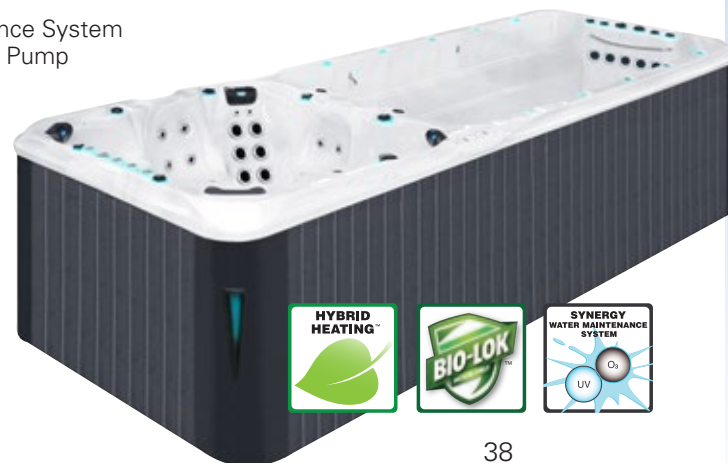

SWIMSPA VITALITY – VITALITY DEEP

FITNESS COLLECTION

The long swim lane of the Swimspa Vitality is equipped with Passion Spas' unique River Swim System™ and Current-lift Technology™, both of which function exactly as it is described at the swimspa Dynamic on page 33.

The spa is equipped with deep and wide bucket seats, with each seat being packed with a different therapy function. Aqua Rolling Massage, Wave Therapy Zone, Intense Therapy Zone & Waterfall Massage are all included in this impressive array of therapy zones. These varied massages are propriety to Passion Spas and deliver a varied mix of unique massage therapies.

The swimspa Vitality also comes with a Swim Assist Tether and a specially designed Fitness Seat to use the rowing gear and the fitness handles.

Because of the Dual Zone heating you can conduct your fitness training at a cool temperature, and then enjoy the massage functions at a hot soothing temperature.

- Dimensions Standard: 708 x 225 x 126 cm
- Dimensions Deep: 708 x 225 x 155 cm
- Number of Seats: 8
- Total Massage Jets: 70
- Turbo Swim Jets: 5
- Floor Swim Jets: 2
- Synergy Water Maintenance System
- Energy Efficient Filtration Pump
- Starbrite Interior LED light System
- Wi-Fi Ready
- Hybrid Heating™
- Capacity Standard: 13000 L
- Dry Weight Standard: 1600 KG
- Capacity Deep: 15000 L
- Dry Weight Deep: 1750 KG
- Current-Lift Technology™

Full specification page 43

PURE COLLECTION

Features

PROFESSIONAL DESIGN

	DREAM	RENEW	REFRESH	RELAX	REWIND	REPOSE
Seats	3	2	4	3	7	3
Loungers	2	1	1	2	—	3
StarBrite Interior LED Light System	Standard	Standard	Standard	Standard	Standard	Standard
Water Fall with LED	—	Standard	Standard	Standard	—	Standard
Molded Headrest Soft Pillows	—	3	3	3	4	4
Aromatherapy	—	Standard	Standard	Standard	Standard	Standard

PHYSICAL THERAPY

Aqua Rolling Massage™	—	—	—	—	—	—
Water Jets	20	32	26	30	40	50
Air Injector Jets	—	8	8	6	16	10
Massage Pump	5HP	5HP	5HP	5HP	5HP	5HP
Filtration Pump	—	1/4 HP	1/4 HP	1/4 HP	1/4 HP	1/4 HP
Air Pump	—	½ HP	½ HP	½ HP	½ HP	½ HP

PERFECT WATER

Ozone Jets	—	1	1	1	1	1
Ozone Sanitation System	—	Standard	Standard	Standard	Standard	Standard
Skim Filter	Standard	Standard	Standard	Standard	Standard	Standard
Gravity Drain	Standard	Standard	Standard	Standard	Standard	Standard
Synergy Water Maintenance System	—	—	—	—	—	Standard

PLANET FRIENDLY

Heat Lock System	Standard	Standard	Standard	Standard	Standard	Standard
Polyurethane Urethane Insulation	Standard	Standard	Standard	Standard	Standard	Standard
Triple Layer Insulation	—	Standard	Standard	Standard	Standard	Standard
Hybrid Heating™	Standard	Standard	Standard	Standard	Standard	Standard
5/4 Ultra Efficient Walk – On Cover	Optional	Optional	Optional	Optional	Optional	Standard

PRECISION ENGINEERING

Synthetic Maintenance Free Cabinet	Standard	Standard	Standard	Standard	Standard	Standard
Everlast™ Synthetic Floor	—	Standard	Standard	Standard	Standard	Standard
Durable Synthetic Support structure	—	Standard	Standard	Standard	Standard	Standard

PROTECTION FOR YOU

Warranty Equipment	2 Year	2 Year	2 Year	2 Year	2 Year	2 Year
Warranty Surface	5 Year	5 Year	5 Year	5 Year	5 Year	5 Year
Warranty Structure	10 Year	10 Year	10 Year	10 Year	10 Year	10 Year