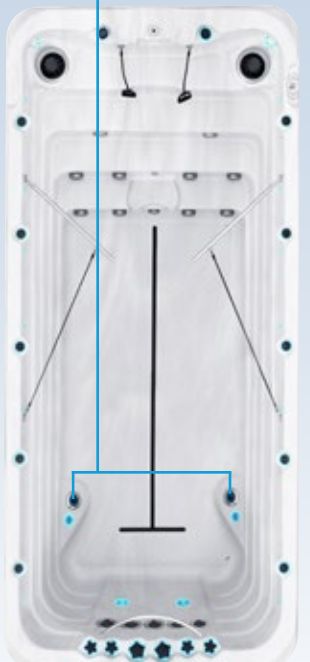

SWIMSPA FITNESS 2
FITNESS 2 DEEP

- Dimensions Standard: 500 x 228 x 126 cm
- Dimensions Deep: 500 x 228 x 152 cm
- Turbo Swimjets: 5
- Floor Swimjets: 2
- Synergy Water Maintenance System
- Energy Efficient Filtration Pump
- Starbrite Interior LED light System
- Wi-Fi Ready
- Hybrid Heating™
- Capacity Standard: 10000 liter
- Dry Weight Standard: 1400 kg
- Capacity Deep: 12000 liter
- Dry Weight Deep: 1600 kg
- Current-Lift Technology™

Full specification page 43