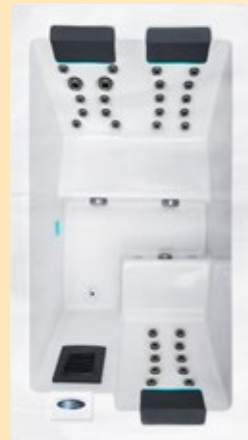

SERENE 2 & SERENE 3 & SERENE 6

MODERN COLLECTION