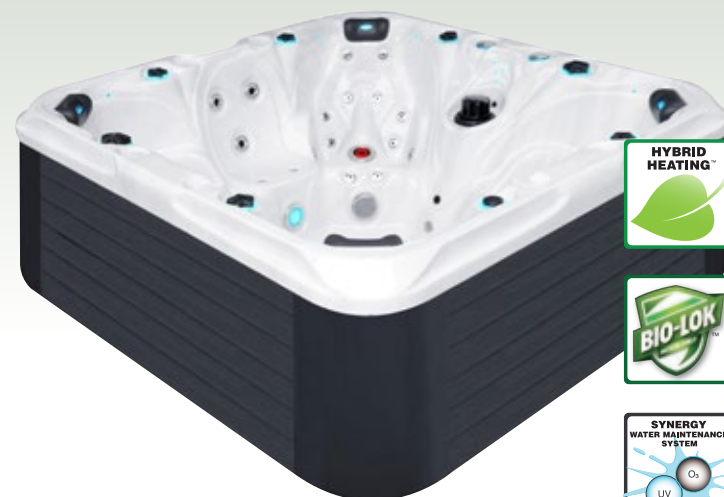

Deep and wide bucket seats are the trademark feature of the Joy Spa. Each seat is packed with a different massage jet configuration to deliver an invigorating personal massage. The spa comes with a variation of standard and bucket seating to accommodate up to seven people. The Joy includes Aqua Rolling™ Massage as well as the fully programmable control system found on all Passion Spas.

- Dimensions: 225 x 225 x 91 cm
- Number of Seats: 7
- Total massage Jets: 70
- Aqua Rolling Massage™
- Soft Air Massage System
- Synergy Water Maintenance System
- Energy Efficient Filtration Pump
- Starbrite Interior Led Light System
- Audio System with IPOD Docking Station
- Wi-Fi Ready
- Hybrid Heating™
- Capacity: 1550 L
- Dry Weight: 420 KG

ADMIRE SIGNATURE COLLECTION

The Admire is a large, spacious spa packed with features and a variety of seating configurations that will provide the ultimate spa experience. Deep bucket seats, a wide lounge loaded with jets and our exclusive Aqua Rolling Massage™ provide an invigorating massage experience. Our exclusive Everlast™ floor support system provides structural integrity and maximum heat retention, helping to make Passion Spas one of the most energy efficient spas available.

- Dimensions: 230 x 230 x 91 cm
- Number of Seats: 5
- Number of Loungers: 1
- Total massage Jets: 60
- Aqua Rolling Massage™
- Soft Air Massage System
- Synergy Water Maintenance System
- Energy Efficient Filtration Pump
- Starbrite Interior Led Light System
- Audio System with IPOD Docking Station
- Wi-Fi Ready
- Hybrid Heating™
- Capacity: 1570 L
- Dry Weight: 380 KG