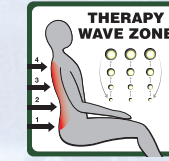

Intense Therapy Zone™

The Intense Therapy Zone™ provides a concentrated, penetrating massage to the lower regions of your back. The intensity of the pressure can be adjusted.

Only Passion Spas offers a therapy system for your lower back muscles that allows you to isolate specific areas with the intensity of massage you desire.

Levitation Bed™

The Levitation bed™ is the most innovative spa massage feature available.

Experiencing this massage will give you a floating sensation because your body is completely enveloped in a soothing massage that can be adjusted for intensity and effect. You can lie either face down or face up, giving you a full head to toe massage that is simply amazing. The Levitation Bed™ is the only one of its kind and offered exclusively by Passion Spas.

Waterfall Massage™

Imagine a continuous stream of cascading, warm water falling gently on your neck and shoulders. This is the sensation you experience when enjoying the delightful effects of our innovative Waterfall Massage™. When finished, you will exit the spa with your upper back and neck feeling totally and completely relaxed.

Therapy Wave Zone™

The Therapy Wave Zone™ is a massage that starts at the lower back, and slowly works its way up from your lower back to your shoulders and neck. The sensation mimics a cushioned rolling pin running up and down your back, soothing your muscles as it works its way from your lower back to neck.