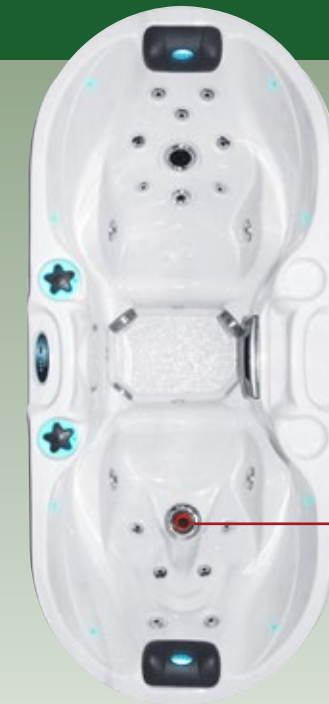

BLISS

SIGNATURE COLLECTION

The compact Bliss Spa is the ideal spa for condo or apartment living. This two person spa has a footprint of just 225 x 100 cm, and is loaded with features. Two deep and wide seats allow you and your significant other to relax in spacious comfort. Integral arm rests, drink holders and separate jet controls make the Bliss both practical and comfortable. One of the seats even incorporates our exclusive Aqua Rolling Massage™ system for the ultimate in back therapy.

- Dimensions: 225 x 100 x 80 cm
- Number of Seats: 2
- Total Massage Jets: 22
- Aqua Rolling Massage™
- Synergy Water Maintenance System
- Energy Efficient Filtration Pump
- Starbrite Interior Led Light System
- Hybrid Heating™
- Capacity: 650 L
- Dry Weight: 150 KG

Full specification page 40