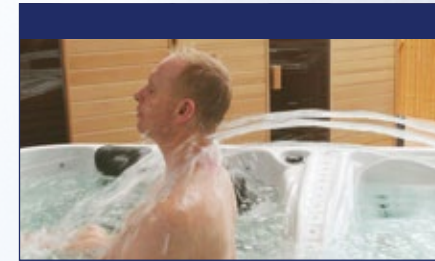

Aqua Rolling Massage™

Our exclusive Aqua Rolling Massage™ pushes water up the back of the seat through specially designed recesses in the spa shell.

The resulting agitation of the water creates a vigorous massage that works the muscles throughout your back.

Intense Therapy Zone™

The Intense Therapy Zone™ provides a concentrated, penetrating massage to the lower regions of your back. The intensity of the pressure can be adjusted.

Only Passion Spas offers a therapy system for your lower back muscles that allows you to isolate specific areas with the intensity of massage you desire.

Levitation Bed™

The Levitation bed™ is the most innovative spa massage feature available.

Experiencing this massage will give you a floating sensation because your body is completely enveloped in a soothing massage that can be adjusted for intensity and effect. You can lie either face down or face up, giving you a full head to toe massage that is simply amazing. The Levitation Bed™ is the only one of its kind and offered exclusively by Passion Spas.

Waterfall Massage™

Imagine a continuous stream of cascading, warm water falling gently on your neck and shoulders. This is the sensation you experience when enjoying the delightful effects of our innovative Waterfall Massage™. When finished, you will exit the spa with your upper back and neck feeling totally and completely relaxed.