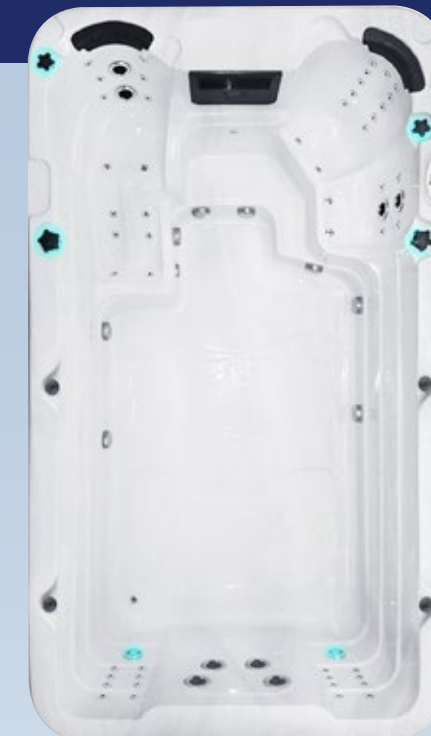

SWIMSPA AQUATIC 1

SPORT COLLECTION

The Aquatic 1 is the ideal swim spa when space is at a premium. At 400 cm long, the Aquatic 1 provides ample swimming space while at the same time offering comfortable seating for quiet relaxation. Powerful pumps generate a strong current, allowing you to swim in place for an exceptional workout. All Passion Swim Spas come standard with interior and exterior LED lighting, providing elegant lighting accents to your spa experience.

- Dimensions: 400 x 228 x 126 cm
- Number of Seats: 3
- Number of Loungers: 1
- Total Massage Jets: 39
- Turbo Swim Jets: 4
- Synergy Water Maintenance System
- Energy Efficient Filtration Pump
- Starbrite Interior LED Light System
- Wi-Fi Ready
- Hybrid Heating™
- Capacity: 7500 L
- Dry Weight: 1200 KG

Full specification page 42