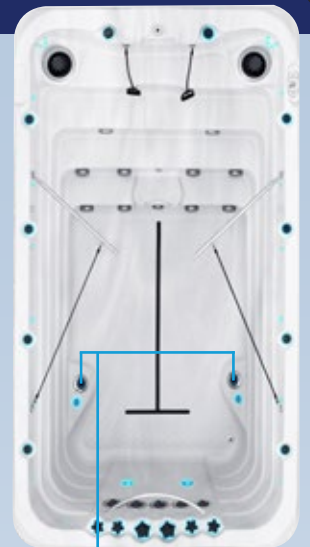

SWIMSPA FITNESS 1
FITNESS 1 DEEP

- Dimensions Standard: 400 x 228 x 126 cm
- Dimensions Deep: 400 x 228 x 152 cm
- Turbo Swimjets: 5
- Floor Swimjets: 2
- Synergy Water Maintenance System
- Energy Efficient Filtration Pump
- Starbrite Interior LED light System
- Wi-Fi Ready
- Hybrid Heating™
- Capacity Standard: 7500 liter
- Dry Weight Standard: 1200 kg
- Capacity Deep: 9000 liter
- Dry Weight Deep: 1400 kg
- Current-Lift Technology™