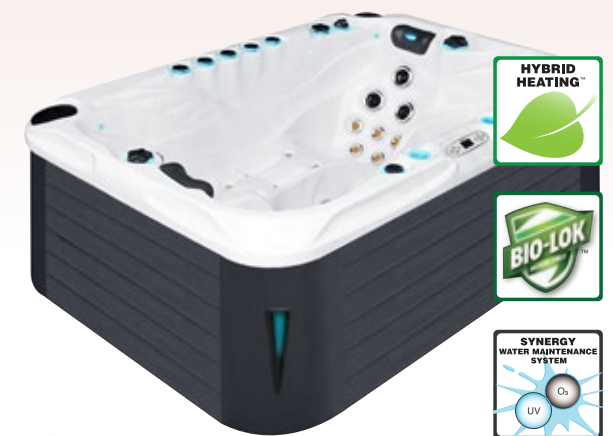

DESIRE SIGNATURE COLLECTION

Expanding the design of our popular Pleasure Spa, the Desire adds an extra lounger, creating a spacious spa with varied seating and reclining for six people.

The pleasing contours of the spa combine beauty with function for exceptional relaxation. Since it is part of the Signature Collection, the Desire comes standard with proprietary features including Aqua Rolling Massage™, Synergy Water Maintenance System, Hybrid Heating™, and more. Passion Spas has designed the most therapeutic spa features available for an amazing spa experience.

- Dimensions: 274 x 228 x 91 cm
- Number of Seats: 4
- Number of Loungers: 2
- Total massage Jets: 68
- Aqua Rolling Massage™
- Soft Air Massage System
- Synergy Water Maintenance System
- Energy Efficient Filtration Pump
- Starbrite Interior Led Light System
- Audio System with IPOD Docking Station
- Wi-Fi Ready
- Hybrid Heating™
- Capacity: 1660 L
- Dry Weight: 490 KG

SENSATION EXCLUSIVE COLLECTION

Efficient use of space and exceptional variety of massage experiences define the Sensation Spa. The offset bucket seats allow the users to face each other without having to share foot space, and the comfortable lounge seat allows even a tall person to recline in comfort. The Sensation is equipped with a multitude of massage experiences, including our exclusive Aqua Rolling Massage™ that pampers and massages your body just like a real masseuse. Multiple types of massage, substantial jets, water fountains, audio system and our exclusive Synergy Water Maintenance System combine to make the Sensation the most highly featured 3-person spa available.