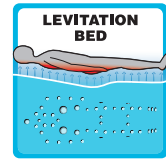

Durable Synthetic Support Structure

Everlast™ Synthetic Floor Support

PASSION SPAS PHYSICAL THERAPY

Passion Spas offers the most innovative spa massage features ever developed

Each Passion Spa has a variety of massage features that will create the ultimate in hydrotherapy relief for you. Through years of experience and close cooperation with physiotherapists, we have designed a variety of massage experiences that are unique to Passion Spas.

Aqua Rolling Massage™

Our exclusive Aqua Rolling Massage™ pushes water up the back of the seat through specially designed recesses in the spa shell.

The resulting agitation of the water creates a vigorous massage that works the muscles throughout your back.

Intense Therapy Zone™

The Intense Therapy Zone™ provides a concentrated, penetrating massage to the lower regions of your back. The intensity of the pressure can be adjusted.

Only Passion Spas offers a therapy system for your lower back muscles that allows you to isolate specific areas with the intensity of massage you desire.

Levitation Bed™

The Levitation bed™ is the most innovative spa massage feature available.

Experiencing this massage will give you a floating sensation because your body is completely enveloped in a soothing massage that can be adjusted for intensity and effect. You can lie either face down or face up, giving you a full head to toe massage that is simply amazing. The Levitation Bed™ is the only one of its kind and offered exclusively by Passion Spas.