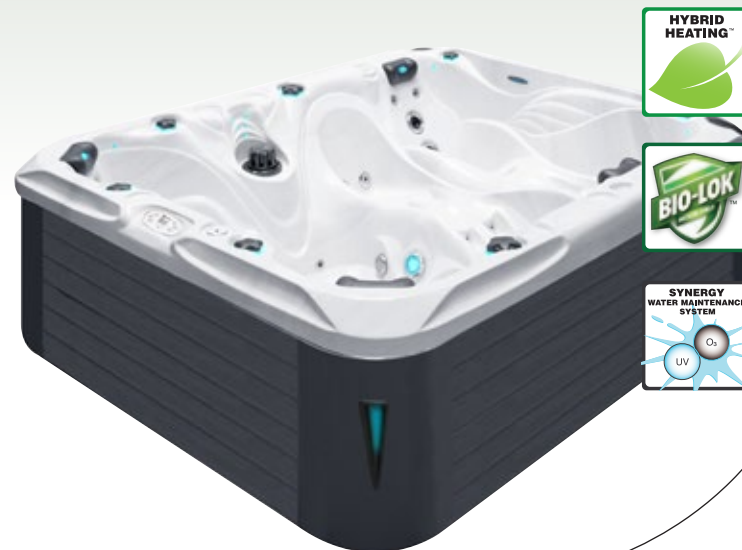

DESIRE SIGNATURE COLLECTION

Expanding the design of our popular Pleasure Spa, the Desire adds an extra lounger, creating a spacious spa with varied seating and reclining for six people.

The pleasing contours of the spa combine beauty with function for exceptional relaxation. Since it is part of the Signature Collection, the Desire comes standard with proprietary features including Aqua Rolling Massage™, Synergy Water Maintenance System, Hybrid Heating™, and more. Passion Spas has designed the most therapeutic spa features available for an amazing spa experience.

- Dimensions: 274 x 228 x 91 cm
- Number of Seats: 4
- Number of Loungers: 2
- Total massage Jets: 68
- Aqua Rolling Massage™
- Soft Air Massage System
- Synergy Water Maintenance System
- Energy Efficient Filtration Pump
- Starbrite Interior Led Light System
- Audio System with IPOD Docking Station
- Wi-Fi Ready
- Hybrid Heating™
- Capacity: 1660 L
- Dry Weight: 490 KG

SENSATION EXCLUSIVE COLLECTION

Efficient use of space and exceptional variety of massage experiences define the Sensation Spa. The offset bucket seats allow the users to face each other without having to share foot space, and the comfortable lounge seat allows even a tall person to recline in comfort. The Sensation is equipped with a multitude of massage experiences, including our exclusive Aqua Rolling Massage™ that pampers and massages your body just like a real masseuse. Multiple types of massage, substantial jets, water fountains, audio system and our exclusive Synergy Water Maintenance System combine to make the Sensation the most highly featured 3-person spa available.