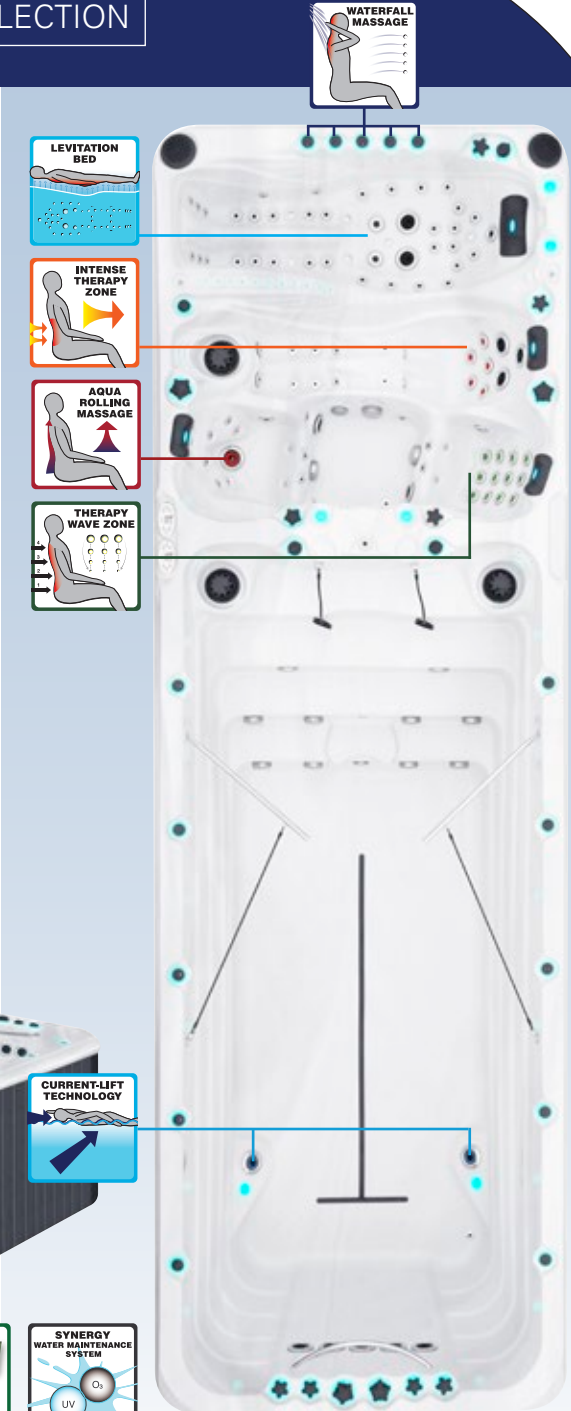

Full specification page 43