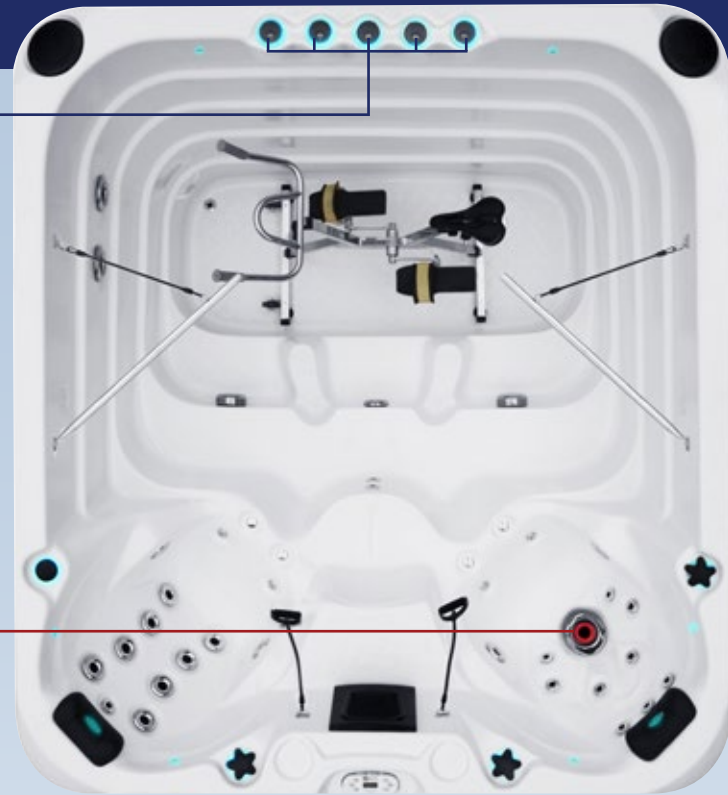

The Exercise Spa is a model specially developed by the Passion Spas design team to be the first Fitness spa in the world! The Exercise Spa provides a variety of fun and healthy activities for your workout, all in a compact spa in the comfort of your own home. Use the integrated resistance bands or rowing bars to build upper body strength, or hop on the stationary Aquabike for a low-impact, high-performance workout. Carefully positioned adjustable jets generate a current for a personalized cycling experience. The model also features two seats for an excellent post-workout massage and come equipped with our Aqua Rolling Massage. This is an exceptionally strong, effective, and vigorous massage that pushes water up the spine, starting at your lower back and working its way up to your neck, easing and loosening sore muscles as it goes.

Full specification page 43