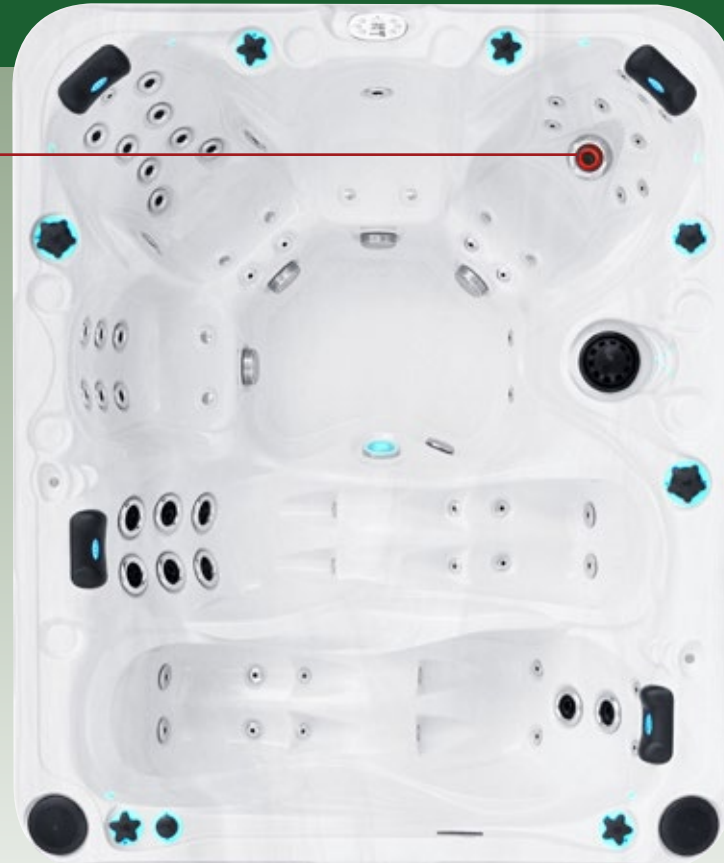

DESIRE SIGNATURE COLLECTION

Expanding the design of our popular Pleasure Spa, the Desire adds an extra lounger, creating a spacious spa with varied seating and reclining for six people.

The pleasing contours of the spa combine beauty with function for exceptional relaxation. Since it is part of the Signature Collection, the Desire comes standard with proprietary features including Aqua Rolling Massage™, Synergy Water Maintenance System, Hybrid Heating™, and more. Passion Spas has designed the most therapeutic spa features available for an amazing spa experience.

- Dimensions: 274 x 228 x 91 cm
- Number of Seats: 4
- Number of Loungers: 2
- Total massage Jets: 68
- Aqua Rolling Massage™
- Soft Air Massage System
- Synergy Water Maintenance System
- Energy Efficient Filtration Pump
- Starbrite Interior Led Light System
- Audio System with IPOD Docking Station
- Wi-Fi Ready
- Hybrid Heating™
- Capacity: 1660 L
- Dry Weight: 490 KG

Full specification page 41