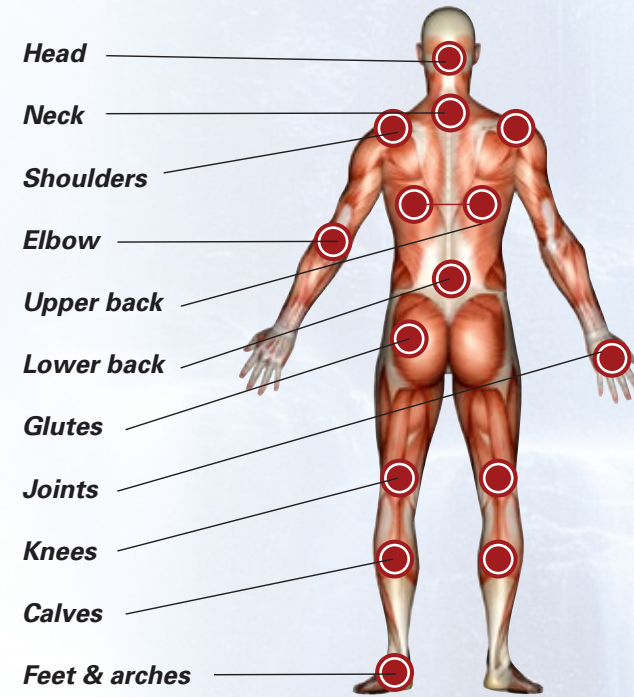

Aqua Rolling Massage™

Our exclusive Aqua Rolling Massage™ pushes water up the back of the seat through specially designed recesses in the spa shell.

The resulting agitation of the water creates a vigorous massage that works the muscles throughout your back.

Intense Therapy Zone™

The Intense Therapy Zone™ provides a concentrated, penetrating massage to the lower regions of your back. The intensity of the pressure can be adjusted.

Only Passion Spas offers a therapy system for your lower back muscles that allows you to isolate specific areas with the intensity of massage you desire.

Levitation Bed™

The Levitation bed™ is the most innovative spa massage feature available.

Experiencing this massage will give you a floating sensation because your body is completely enveloped in a soothing massage that can be adjusted for intensity and effect. You can lie either face down or face up, giving you a full head to toe massage that is simply amazing. The Levitation Bed™ is the only one of its kind and offered exclusively by Passion Spas.

Waterfall Massage™

Imagine a continuous stream of cascading, warm water falling gently on your neck and shoulders. This is the sensation you experience when enjoying the delightful effects of our innovative Waterfall Massage™. When finished, you will exit the spa with your upper back and neck feeling totally and completely relaxed.