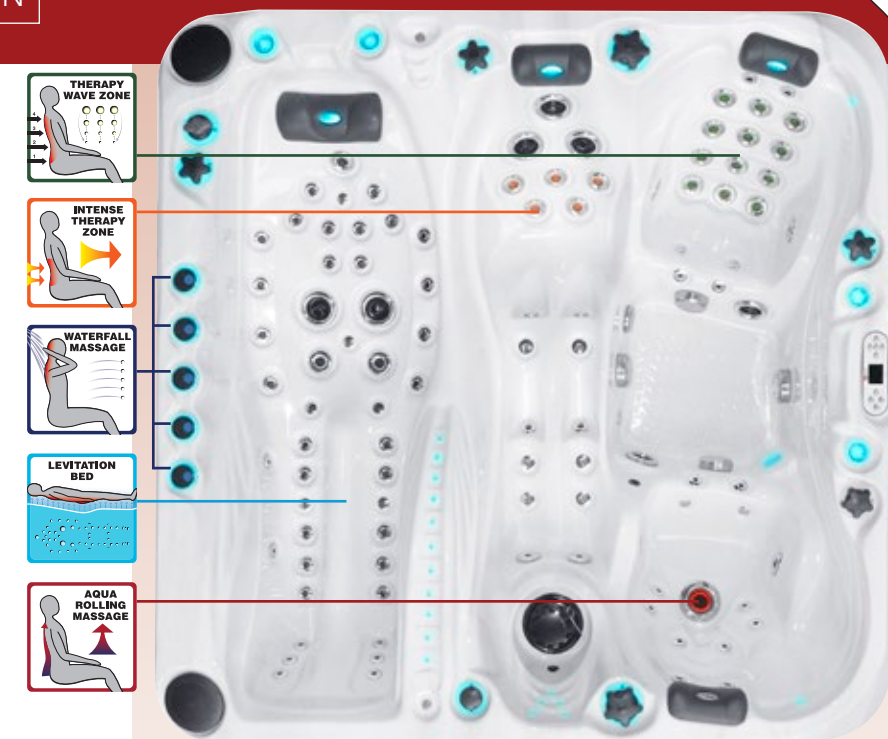

EUPHORIA

EXCLUSIVE COLLECTION

The Euphoria Spa combines the most innovative spa massage ever developed with a 4-person configuration that provides multiple types of invigorating massage. The Levitation Bed™ was developed by Passion Spas and allows the user to lie face down or face up on the massage bed for a head-to-toe massage on both the front and back of the body. The Euphoria also features a comfortable lounge and bucket seats, creating a plethora of seating and massage experiences, like Aqua Rolling Massage™, Therapy Wave Zone™, Intense Therapy Zone™ and Waterfall Massage™. The 100+ jets allow you to target any part of your body with an invigorating massage, and jet pressure can be controlled throughout the spa. The Euphoria includes our exclusive Synergy Water Maintenance System as well as the full line-up of standard features offered in our Signature Spa Collection.

- Dimensions: 230 x 230 x 91 cm
- Number of Seats: 2
- Number of Loungers: 2
- Full Body "Levitation Bed™": 1
- Total Massage Jets: 104
- Aqua Rolling Massage™
- Soft Air Massage System
- Synergy Water Maintenance System
- Energy Efficient Filtration Pump
- Starbrite Interior Led Light System
- Wi-Fi Ready
- Hybrid Heating™
- Capacity: 1550 L
- Dry Weight: 405 KG

Full specification page 41