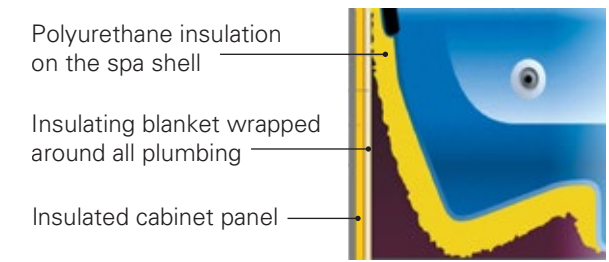

Triple Layer Insulation