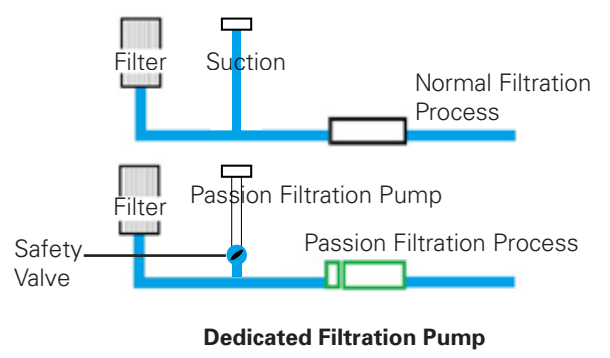

PASSION SPAS PERFECT WATER

Amazingly clear water due to our synergy water purification system.

Passion Spas are equipped with a multi-faceted water purification system that helps keep your water crystal clear and reduces the need for additional water sanitation and maintenance. The sole purpose of our dedicated filtration pump is to draw water through the spa filter, insuring that your spa water is constantly being filtered regardless of whether the massage pumps are operating. The water is sanitized by means of our highly effective Ozone System and, in our Signature and Exclusive Collections, further purified with our UV sanitation system. The combination of 100% filtration, ozone sanitation and UV purification creates our Synergy Water Maintenance System that creates the ultimate in clear water.

PASSION SPAS PLANET FRIENDLY

Award winning Hybrid Heating technology™ for exceptional energy efficiency.

While you are enjoying your Passion Spa, you are being a good steward of both your budget and the environment. Passion Spas are designed to reduce energy consumption through a variety of innovative features. Hybrid Heating™ technology supplements the heat produced by the electric heater. Specially designed massage pumps agitate the water molecules through friction, which generates heat, thereby easing energy consumption by the heater. Our programmable controls allow you to set the times when your spa will turn on and off, and the low-wattage filtration pump uses only a small amount of electricity to keep your water sparkling clean. Triple layer insulation, extra thick walk-on safety cover and Everlast™ floor support shroud your Passion Spa with one of the most effective heat containment designs available.