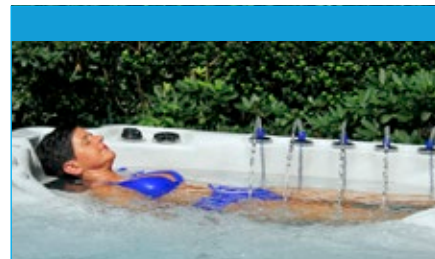

Levitation Bed™

The Levitation bed™ is the most innovative spa massage feature available.

Experiencing this massage will give you a floating sensation because your body is completely enveloped in a soothing massage that can be adjusted for intensity and effect. You can lie either face down or face up, giving you a full head to toe massage that is simply amazing. The Levitation Bed™ is the only one of its kind and offered exclusively by Passion Spas.