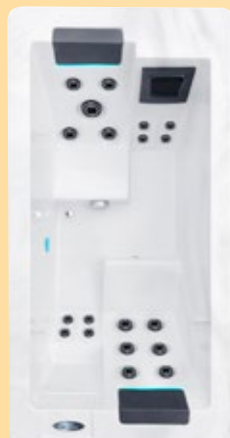

SERENE 2 & SERENE 3 & SERENE 6

MODERN COLLECTION