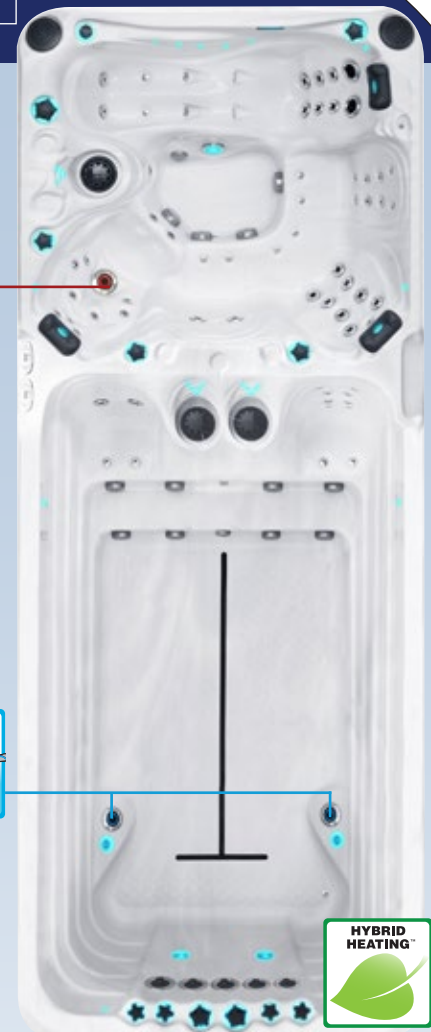

Sweeping curves that create entrance stairs distinguish the Aquatic 2 Swim Spa by Passion Spas. Two deep, extra-wide bucket seats packed with massage jets sit at one end of the spa, while a long swim lane provides plenty of room for your workout routine. Each Passion Swim Spa is built with the same energy efficient construction as our spa line, including full bottom tray, insulation on the shell and cabinet.

- Dimensions: 600 x 228 x 126 cm
- Number of Seats: 2
- Total Massage Jets: 34
- Turbo Swim Jets: 4
- Synergy Water Maintenance System
- Energy Efficient Filtration Pump
- Starbrite Interior LED Light System
- Wi-Fi Ready
- Hybrid Heating™
- Capacity: 12500 L
- Dry Weight: 1400 KG

The new Dynamic Swimspa is an excellent blending of two worlds. On one side you have all the comfort and therapy benefits of the Pleasure spa (page 19), on the other side the swim function that is equipped with Passion Spas' unique River Swim System™ and Current-lift Technology™. The River Swim system exists of 5 large swim jets, positioned linear to each other, creating a steady flow of water over the entire width of the swim spa. You can control the intensity of the water stream, and when doing so, the flow is equally divided over the whole width of the current. Because this unique technique, the water stream covers a wide area and is effectively positioned below the water surface, enabling you to swim with your head comfortably above water. If you decrease the intensity of the River Swim System, the Current-Lift Technology is automatically activated, enabling the swimmer to remain in the prone position.