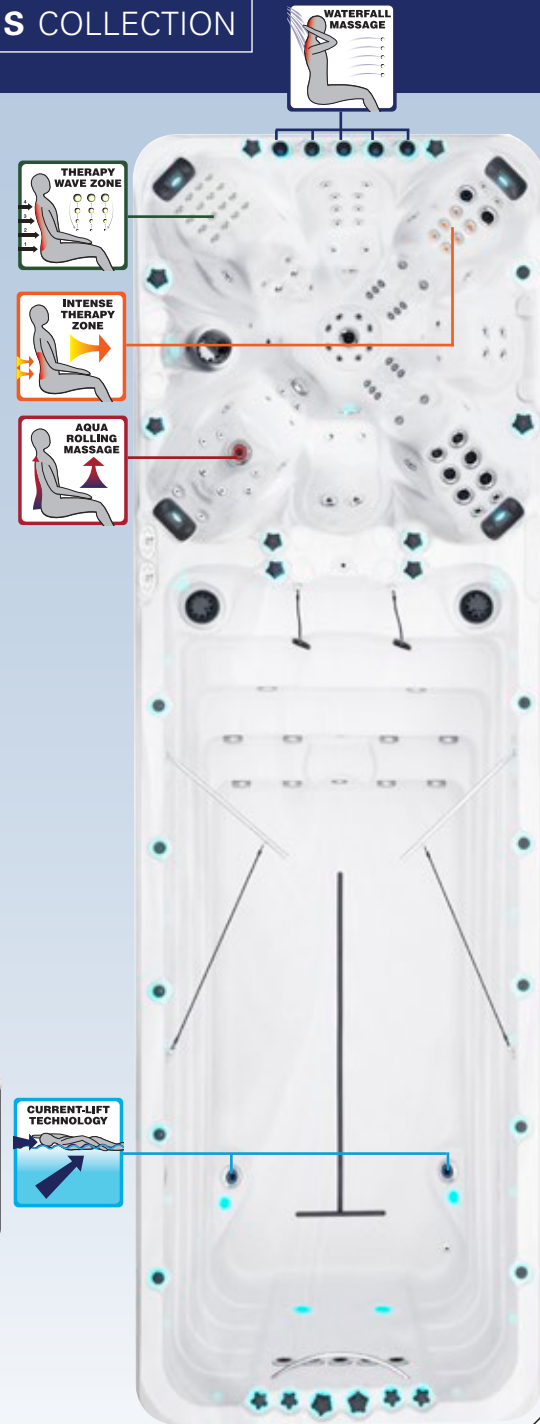

SWIMSPA VITALITY – VITALITY DEEP

FITNESS COLLECTION

The long swim lane of the Swimspa Vitality is equipped with Passion Spas' unique River Swim System™ and Current-lift Technology™, both of which function exactly as it is described at the swimspa Dynamic on page 33.

The spa is equipped with deep and wide bucket seats, with each seat being packed with a different therapy function. Aqua Rolling Massage, Wave Therapy Zone, Intense Therapy Zone & Waterfall Massage are all included in this impressive array of therapy zones. These varied massages are propriety to Passion Spas and deliver a varied mix of unique massage therapies.

The swimspa Vitality also comes with a Swim Assist Tether and a specially designed Fitness Seat to use the rowing gear and the fitness handles.

Because of the Dual Zone heating you can conduct your fitness training at a cool temperature, and then enjoy the massage functions at a hot soothing temperature.

- Dimensions Standard: 708 x 225 x 126 cm
- Dimensions Deep: 708 x 225 x 155 cm
- Number of Seats: 8
- Total Massage Jets: 70
- Turbo Swim Jets: 5
- Floor Swim Jets: 2
- Synergy Water Maintenance System
- Energy Efficient Filtration Pump
- Starbrite Interior LED light System
- Wi-Fi Ready
- Hybrid Heating™
- Capacity Standard: 13000 L
- Dry Weight Standard: 1600 KG
- Capacity Deep: 15000 L
- Dry Weight Deep: 1750 KG
- Current-Lift Technology™

Full specification page 43

PURE COLLECTION

Features

PROFESSIONAL DESIGN

	DREAM	RENEW	REFRESH	RELAX	REWIND	REPOSE
Seats	3	2	4	3	7	3
Loungers	2	1	1	2	—	3
StarBrite Interior LED Light System	Standard	Standard	Standard	Standard	Standard	Standard
Water Fall with LED	—	Standard	Standard	Standard	—	Standard
Molded Headrest Soft Pillows	—	3	3	3	4	4
Aromatherapy	—	Standard	Standard	Standard	Standard	Standard

PHYSICAL THERAPY

Aqua Rolling Massage™	—	—	—	—	—	—
Water Jets	20	32	26	30	40	50
Air Injector Jets	—	8	8	6	16	10
Massage Pump	5HP	5HP	5HP	5HP	5HP	5HP
Filtration Pump	—	1/4 HP	1/4 HP	1/4 HP	1/4 HP	1/4 HP
Air Pump	—	½ HP	½ HP	½ HP	½ HP	½ HP

PERFECT WATER

Ozone Jets	—	1	1	1	1	1
Ozone Sanitation System	—	Standard	Standard	Standard	Standard	Standard
Skim Filter	Standard	Standard	Standard	Standard	Standard	Standard
Gravity Drain	Standard	Standard	Standard	Standard	Standard	Standard
Synergy Water Maintenance System	—	—	—	—	—	Standard

PLANET FRIENDLY

Heat Lock System	Standard	Standard	Standard	Standard	Standard	Standard
Polyurethane Urethane Insulation	Standard	Standard	Standard	Standard	Standard	Standard
Triple Layer Insulation	—	Standard	Standard	Standard	Standard	Standard
Hybrid Heating™	Standard	Standard	Standard	Standard	Standard	Standard
5/4 Ultra Efficient Walk – On Cover	Optional	Optional	Optional	Optional	Optional	Standard

PRECISION ENGINEERING

Synthetic Maintenance Free Cabinet	Standard	Standard	Standard	Standard	Standard	Standard
Everlast™ Synthetic Floor	—	Standard	Standard	Standard	Standard	Standard
Durable Synthetic Support structure	—	Standard	Standard	Standard	Standard	Standard

PROTECTION FOR YOU

Warranty Equipment	2 Year	2 Year	2 Year	2 Year	2 Year	2 Year
Warranty Surface	5 Year	5 Year	5 Year	5 Year	5 Year	5 Year
Warranty Structure	10 Year	10 Year	10 Year	10 Year	10 Year	10 Year