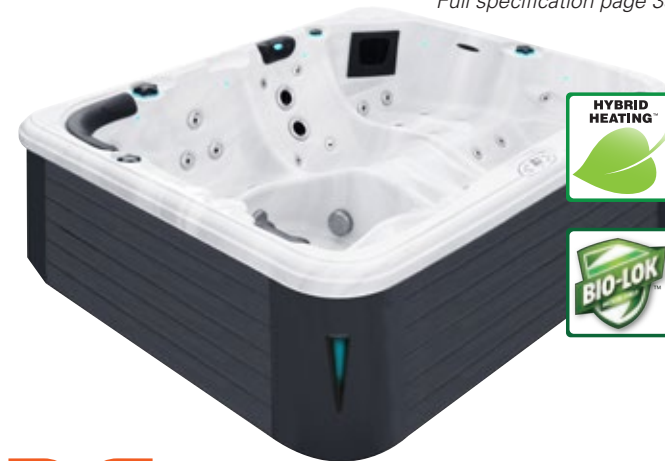

REPOSE

PURE COLLECTION

The Repose Spa incorporates three ergonomic loungers, each in a different size to accommodate people of different heights. Each lounger has exceptional lumbar support for the ultimate in comfort and relaxation. Every Passion Spa is designed to be very energy efficient due to our triple insulation and energy efficient pumps. In addition, every spa comes standard with our exclusive Hybrid Heating™, a unique innovation that captures water friction from the pumps and converts it to heat. Passion Spas are the ultimate in comfort and energy efficiency.

- Dimensions: 254 x 204 x 85 cm
- Number of Seats: 3
- Number of Loungers: 3
- Total Massage Jets: 60
- Soft Air Massage System
- Ozone System
- Energy Efficient Filtration Pump
- Starbrite Interior Led Light System
- Hybrid Heating™
- Capacity: 1500 L
- Dry Weight: 375 KG

BLISS

SIGNATURE COLLECTION

The compact Bliss Spa is the ideal spa for condo or apartment living. This two person spa has a footprint of just 225 x 100 cm, and is loaded with features. Two deep and wide seats allow you and your significant other to relax in spacious comfort. Integral arm rests, drink holders and separate jet controls make the Bliss both practical and comfortable. One of the seats even incorporates our exclusive Aqua Rolling Massage™ system for the ultimate in back therapy.

- Dimensions: 225 x 100 x 80 cm
- Number of Seats: 2
- Total Massage Jets: 22
- Aqua Rolling Massage™
- Synergy Water Maintenance System
- Energy Efficient Filtration Pump
- Starbrite Interior Led Light System
- Hybrid Heating™
- Capacity: 650 L
- Dry Weight: 150 KG