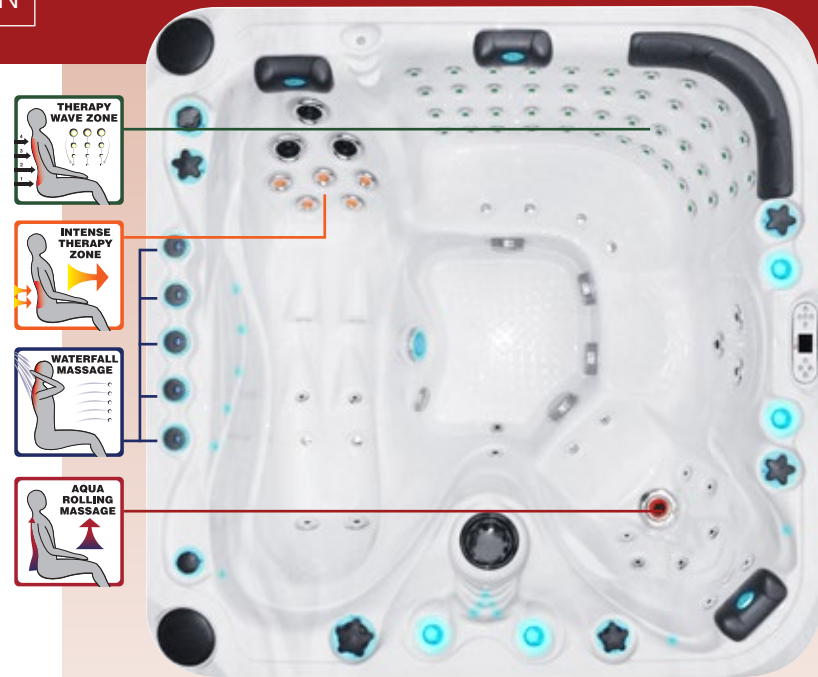

Full specification page 41

FELICITY

EXCLUSIVE COLLECTION

As part of the Exclusive Collection, the Felicity lives up to its name. The two-person Wave Bench allows for a cozy side-by-side massage for you and your significant other, to enjoy the Wave sensation together. And, as part of the Exclusive Collection, the Felicity incorporates the most advanced and exciting massage experience we offer. Aqua Rolling Massage™, Wave Massage™, Waterfall Massage™, and Intense Therapy Zone™, are all standard in this amazing spa. Of course, the Felicity also includes an audio system, Synergy Water Maintenance System, and our exclusive Hybrid Heating™, making it a truly deluxe spa that will provide years of delightful therapeutic relaxation for you and your family.

- Dimensions: 213 x 213 x 91 cm
- Number of Seats: 4
- Number of Loungers: 1
- Total Massage Jets: 78
- Aqua Rolling Massage™
- Soft Air Massage System
- Synergy Water Maintenance System
- Energy Efficient Filtration Pump
- Starbrite Interior Led Light System
- Wi-Fi Ready
- Hybrid Heating™
- Capacity: 1490 L
- Dry Weight: 390 KG