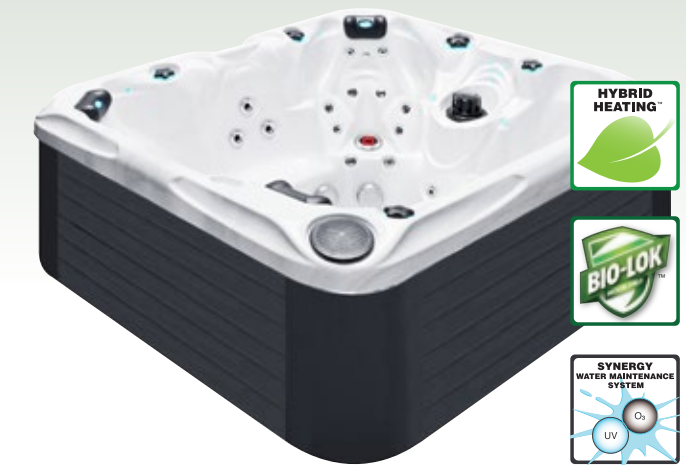

SOULMATE

SIGNATURE COLLECTION

The Soulmate is the latest spa in Passion Spas' Signature Collection. It combines two cozy loungers with the intensive massage of the unique Aqua Rolling Therapy seat. Both loungers offer comfortable seating for people of different body lengths as well as different massage therapies. The spa is fitted with a lighting package which is stunning when the lights are low or in the nighttime if the spa is located outdoors. All controls, pillows, and cabinet corner accents offer accent lighting that, together with Passion Spas sound system, will create a magical experience for you. The Soulmate is an excellent choice if you are looking for a compact spa for you and your significant other.

- Dimensions: 213 x 165 x 90 cm
- Number of Seats: 1
- Number of Loungers: 2
- Total Massage Jets: 52
- Aqua Rolling Massage™
- Soft Air Massage System
- Synergy Water Maintenance System
- Energy Efficient Filtration Pump
- Starbrite Interior Led Light System
- Hybrid Heating™
- Capacity: 870 L
- Dry Weight: 240 KG

Full specification page 40

NEW MODEL 2018

PLEASURE

SIGNATURE COLLECTION