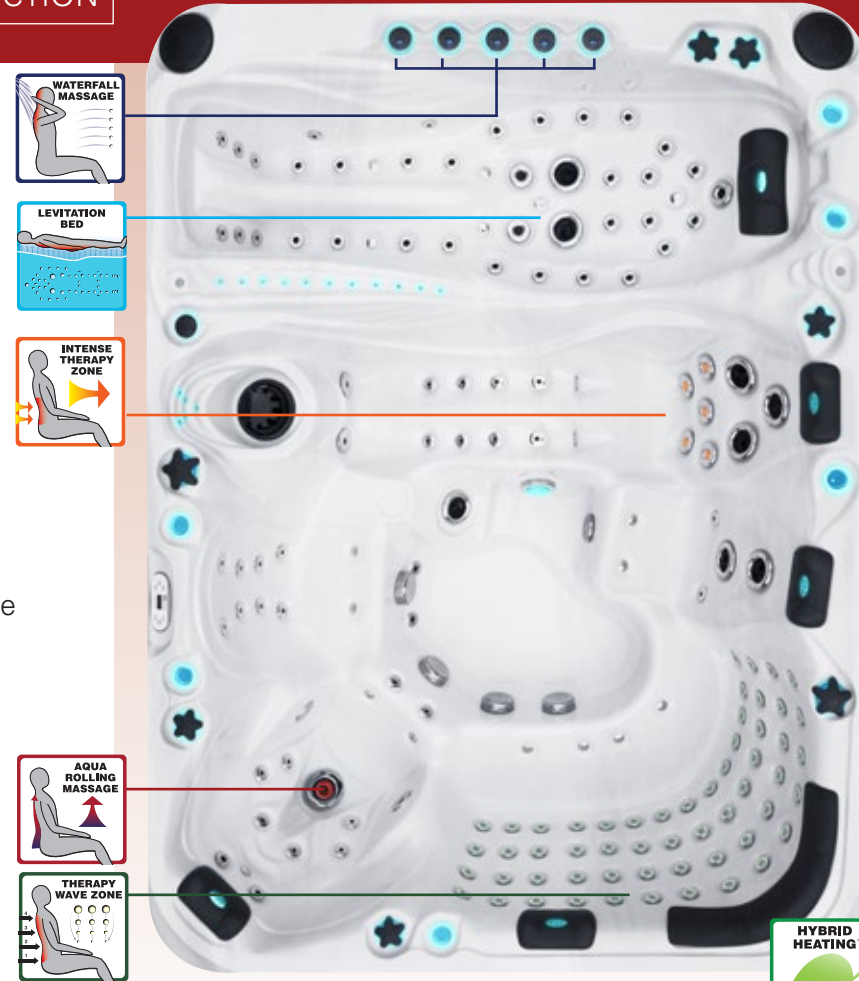

ECSTATIC

EXCLUSIVE COLLECTION

The Ecstatic is a seven-person oasis that incorporates all standard features from the Exclusive Collection, and then some. It has five seats, one lounge, and one Levitation Bed. The Levitation Bed is the most innovative spa feature available on the market today, allowing you to lay face up or face down for the most relaxing whole-body massage imaginable. The Ecstatic also now boasts our Wave Therapy Zone, a massage feature that uses jets to work the muscles in the back, as well as a Waterfall Massage that concentrates on the neck. Additional features include an audio system, our Aqua Rolling Massage, aromatherapy, UV and Ozone Sanitation Systems, and over 150 therapeutic massage jets. In short, this model is packed with many cutting-edge features designed to provide the most relaxing, renewing hydrotherapy experience imaginable.

- Dimensions: 305 x 228 x 91 cm
- Number of seats: 5
- Number of loungers: 2
- Full-body "Levitation Bed™": 1
- Total massage jets: 150
- Aqua Rolling Massage™
- Soft Air Massage System
- Energy Efficient Filtration Pump
- Synergy Water Maintenance System

- Starbrite Interior LED Light System
- Audio System with IPOD Docking Station
- Wi-Fi Ready
- Hybrid Heating™
- Capacity: 1650 L
- Dry Weight: 500 KG

Full specification page 41