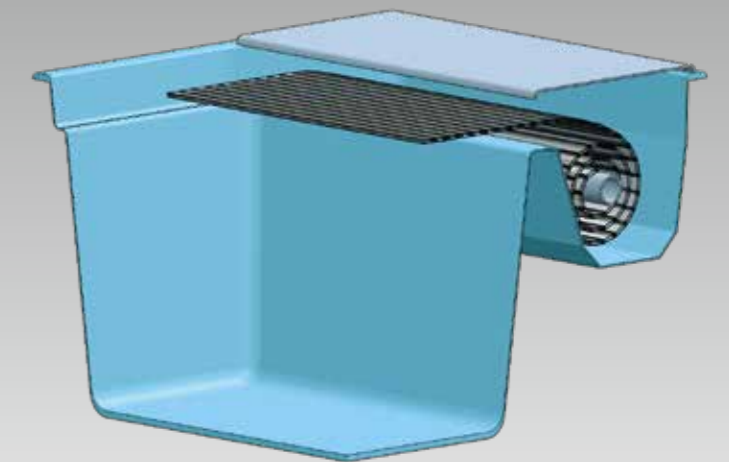

NOT JUST A BORDER

An attractive surrounding edge gives your pool the perfect finishing touch. With all POLYFASER pools, the impeccably crafted pool surround can be completely tailored to suit your needs. Popular materials that are easy to maintain include stone slabs, tiles or wood, which can be fitted either below or above the pool surround, creating the most suitable and elegant frame for your pool. The overflow channel also can be covered with either a classic plastic grid or stone slabs.

Exclusively from POLYFASER:
The "Back" roller box is built-in to the back of the pool wall and is almost invisible, leaving the entire length of the pool free. The vertical screen is in the colour of the pool and can be either swivel-mounted or fully detachable. It is available for all models with the exception of free-style pools.

"Cover Light" roller box. It is installed directly inside the pool and can be disguised with an additional cover on request, which can also serve as a comfortable, practical seat. This installation method is available for all pool models with the exception of our free-style pools.

This roller box is built-in permanently behind the swimming area and fitted with a weight-bearing cover in polyester in the colour of the pool.