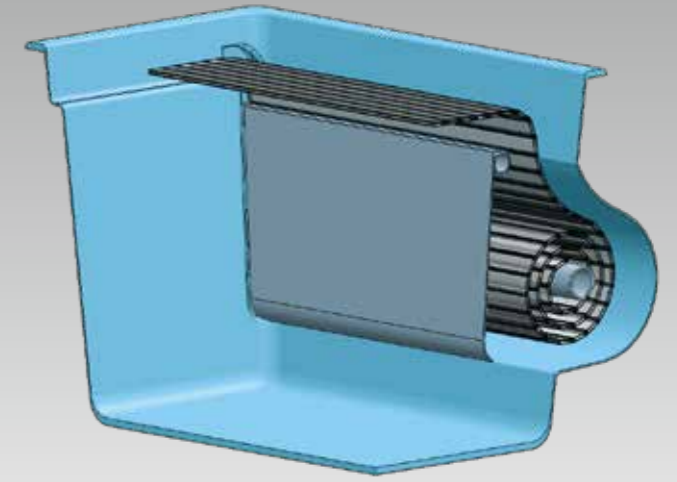

NOT JUST A BORDER

An attractive surrounding edge gives your pool the perfect finishing touch. With all POLYFASER pools, the impeccably crafted pool surround can be completely tailored to suit your needs. Popular materials that are easy to maintain include stone slabs, tiles or wood, which can be fitted either below or above the pool surround, creating the most suitable and elegant frame for your pool. The overflow channel also can be covered with either a classic plastic grid or stone slabs.

Exclusively from POLYFASER:
The "Back" roller box is built-in to the back of the pool wall and is almost invisible, leaving the entire length of the pool free. The vertical screen is in the colour of the pool and can be either swivel-mounted or fully detachable. It is available for all models with the exception of free-style pools.

"Cover Light" roller box. It is installed directly inside the pool and can be disguised with an additional cover on request, which can also serve as a comfortable, practical seat. This installation method is available for all pool models with the exception of our free-style pools.

This roller box is built-in permanently behind the swimming area and fitted with a weight-bearing cover in polyester in the colour of the pool.