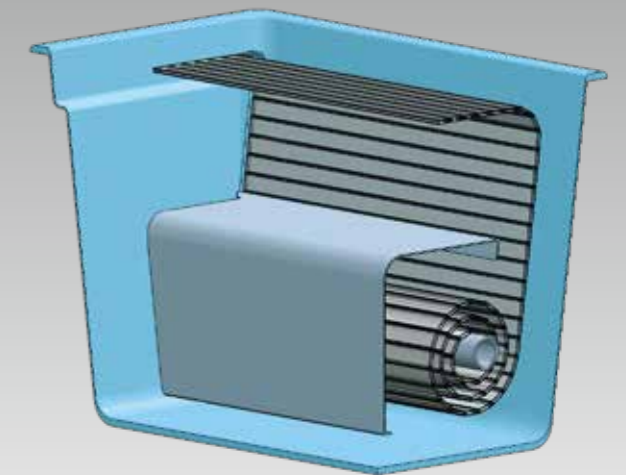

NOT JUST A BORDER

An attractive surrounding edge gives your pool the perfect finishing touch. With all POLYFASER pools, the impeccably crafted pool surround can be completely tailored to suit your needs. Popular materials that are easy to maintain include stone slabs, tiles or wood, which can be fitted either below or above the pool surround, creating the most suitable and elegant frame for your pool. The overflow channel also can be covered with either a classic plastic grid or stone slabs.

Exclusively from POLYFASER:
The "Back" roller box is built-in to the back of the pool wall and is almost invisible, leaving the entire length of the pool free. The vertical screen is in the colour of the pool and can be either swivel-mounted or fully detachable. It is available for all models with the exception of free-style pools.

"Cover Light" roller box. It is installed directly inside the pool and can be disguised with an additional cover on request, which can also serve as a comfortable, practical seat. This installation method is available for all pool models with the exception of our free-style pools.

This roller box is built-in permanently behind the swimming area and fitted with a weight-bearing cover in polyester in the colour of the pool.