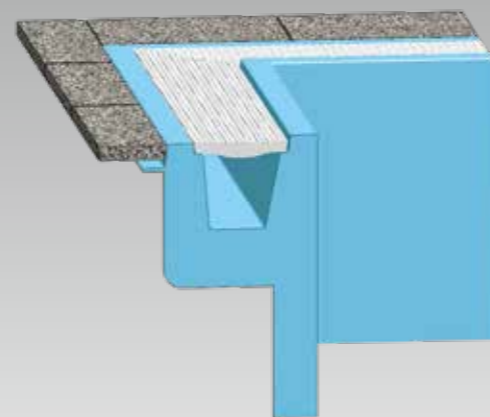

NOT JUST A BORDER

An attractive surrounding edge gives your pool the perfect finishing touch. With all POLYFASER pools, the impeccably crafted pool surround can be completely tailored to suit your needs. Popular materials that are easy to maintain include stone slabs, tiles or wood, which can be fitted either below or above the pool surround, creating the most suitable and elegant frame for your pool. The overflow channel also can be covered with either a classic plastic grid or stone slabs.

Exclusively from POLYFASER:
The "Back" roller box is built-in to the back of the pool wall and is almost invisible, leaving the entire length of the pool free. The vertical screen is in the colour of the pool and can be either swivel-mounted or fully detachable. It is available for all models with the exception of free-style pools.

"Cover Light" roller box. It is installed directly inside the pool and can be disguised with an additional cover on request, which can also serve as a comfortable, practical seat. This installation method is available for all pool models with the exception of our free-style pools.

This roller box is built-in permanently behind the swimming area and fitted with a weight-bearing cover in polyester in the colour of the pool.