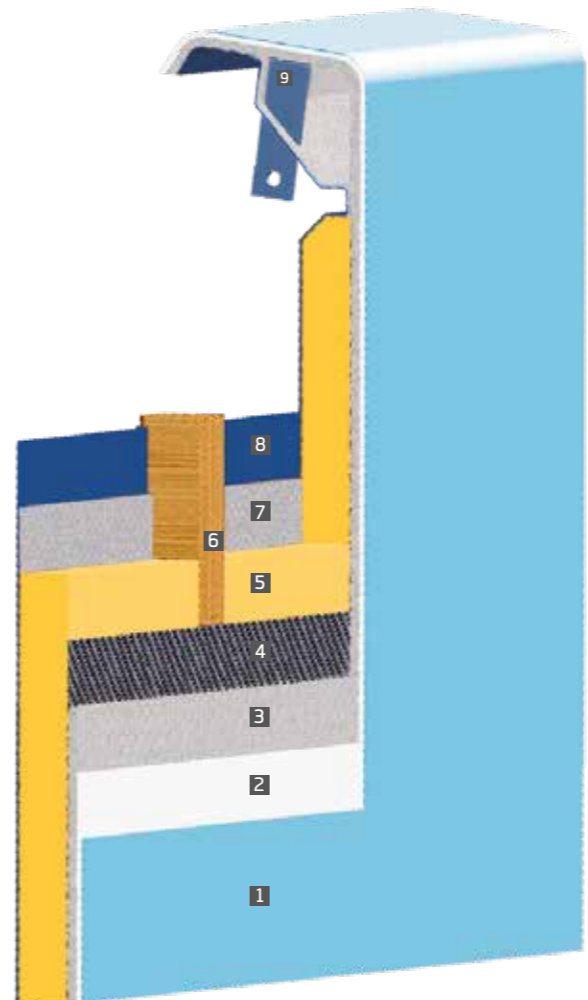

50 years experience

A company from **südtirol**

20 years WARRANTY
on water tightness of the polyester basin

- 1 Gelcoat surface, special coating for swimming pools
- 2 Vinylester, a glass fibre reinforced buffer layer, guarantees osmosis resistance
- 3 Several layers of glass fibre laminate
- 4 Exclusive glass fibre matting for the highest stability and compressive strength
- 5 Sandwich insulation (optional)
- 6 Reinforcement elements for additional stability
- 7 Several layers of glass fibre laminate
- 8 Topcoat surface sealing on the outside of the pool
- 9 Solid, adjustable metal reinforcement all round the pool