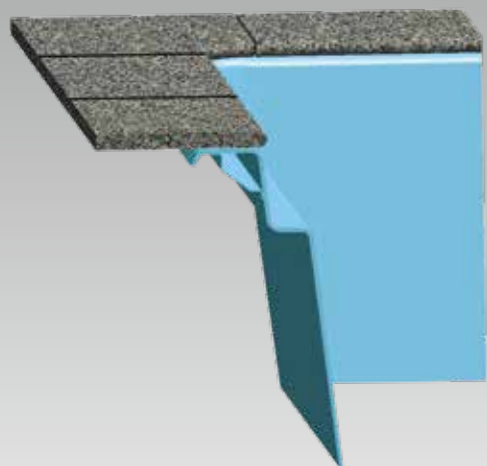

NOT JUST A BORDER

An attractive surrounding edge gives your pool the perfect finishing touch. With all POLYFASER pools, the impeccably crafted pool surround can be completely tailored to suit your needs. Popular materials that are easy to maintain include stone slabs, tiles or wood, which can be fitted either below or above the pool surround, creating the most suitable and elegant frame for your pool. The overflow channel also can be covered with either a classic plastic grid or stone slabs.

Exclusively from POLYFASER:
The "Back" roller box is built-in to the back of the pool wall and is almost invisible, leaving the entire length of the pool free. The vertical screen is in the colour of the pool and can be either swivel-mounted or fully detachable. It is available for all models with the exception of free-style pools.

"Cover Light" roller box. It is installed directly inside the pool and can be disguised with an additional cover on request, which can also serve as a comfortable, practical seat. This installation method is available for all pool models with the exception of our free-style pools.

This roller box is built-in permanently behind the swimming area and fitted with a weight-bearing cover in polyester in the colour of the pool.