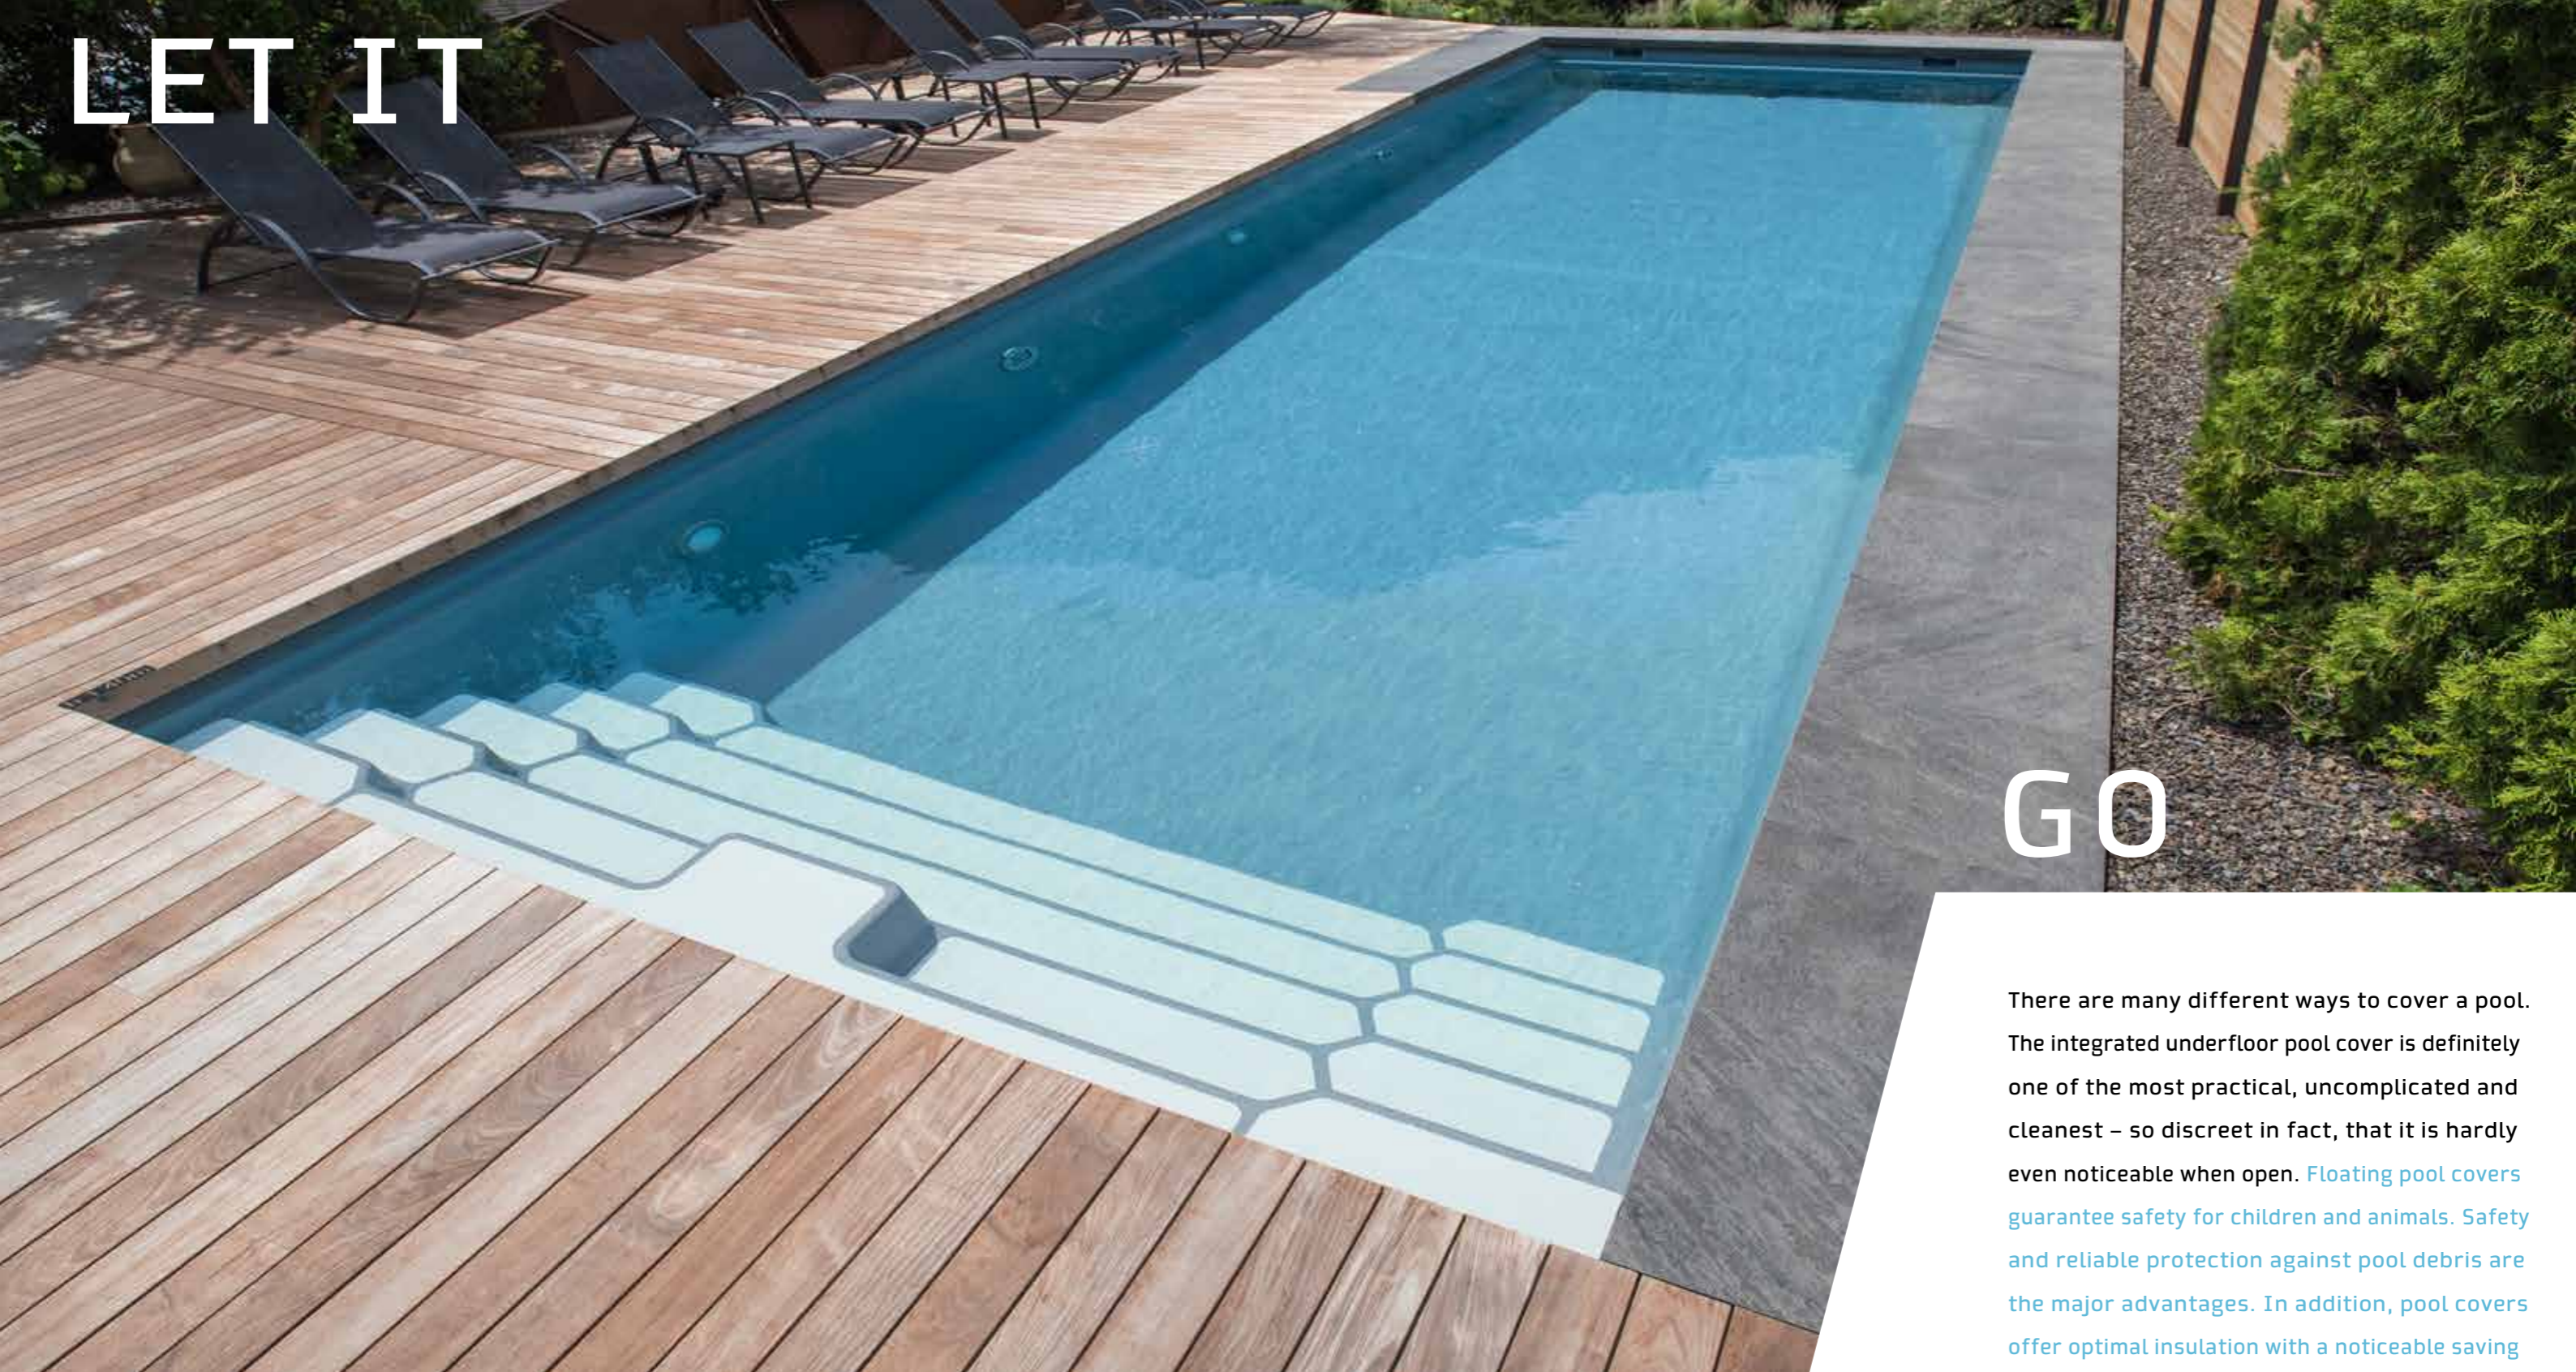

LET IT

GO

There are many different ways to cover a pool. The integrated underfloor pool cover is definitely one of the most practical, uncomplicated and cleanest – so discreet in fact, that it is hardly even noticeable when open. [Floating pool covers](#) guarantee safety for children and animals. [Safety and reliable protection against pool debris](#) are the major advantages. In addition, pool covers offer optimal insulation with a noticeable saving in heating costs as the warmth of the water is efficiently trapped. Positive side effect: The swimming season is extended. The cover can be opened and closed by means of a modern electric motor. Almost all pools in the POLYFASER range, with the exception of our free-style models, can be fitted with this extremely elegant and practical solution.