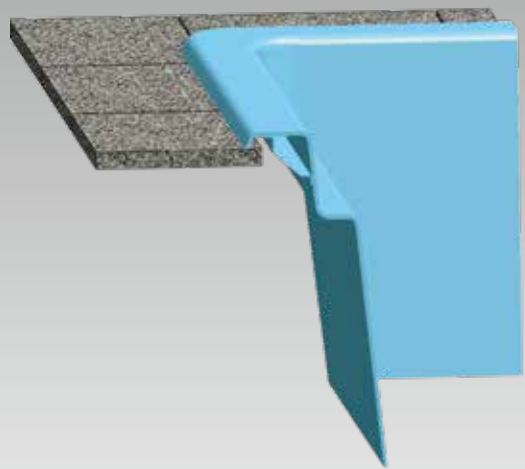

NOT JUST A BORDER

An attractive surrounding edge gives your pool the perfect finishing touch. With all POLYFASER pools, the impeccably crafted pool surround can be completely tailored to suit your needs. Popular materials that are easy to maintain include stone slabs, tiles or wood, which can be fitted either below or above the pool surround, creating the most suitable and elegant frame for your pool. The overflow channel also can be covered with either a classic plastic grid or stone slabs.

Exclusively from POLYFASER:
The "Back" roller box is built-in to the back of the pool wall and is almost invisible, leaving the entire length of the pool free. The vertical screen is in the colour of the pool and can be either swivel-mounted or fully detachable. It is available for all models with the exception of free-style pools.

"Cover Light" roller box. It is installed directly inside the pool and can be disguised with an additional cover on request, which can also serve as a comfortable, practical seat. This installation method is available for all pool models with the exception of our free-style pools.

This roller box is built-in permanently behind the swimming area and fitted with a weight-bearing cover in polyester in the colour of the pool.